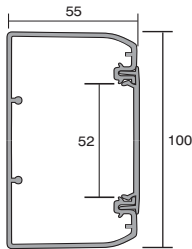

PLATINUM SINGLE COMPARTMENT PVC POWERSKIRTING STRAIGHT (EP101) - Supplied complete with straight cover

Description	Length (mm)	Size (mm)	Weight Kgs/Unit	Unit Price	Product Codes /Colour Supplied
PLATINUM SINGLE DUCT + COVER 3M	3000	100 x 55	2.85	1110.00	BLK - i0014132 GRY - i0014133 WHI - i0014134