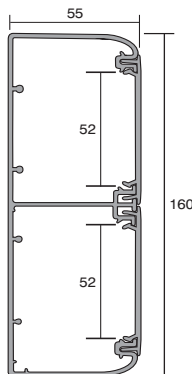

PLATINUM DOUBLE COMPARTMENT PVC POWERSKIRTING STRAIGHT (EP202) - Supplied complete with straight covers

Description	Length (mm)	Size (mm)	Weight Kgs/Unit	Unit Price	Product Codes /Colour Supplied
PLATINUM DOUBLE DUCT + COVERS 3M	3000	160 x 55	4.65	1910.00	BLK - i0007863 GRY - i0007864 WHI - i0007865