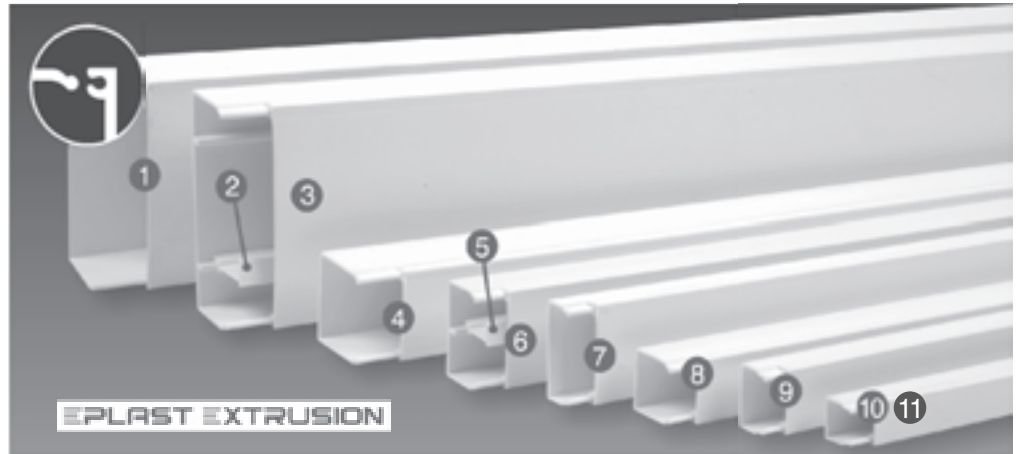

PVC TRUNKING - COMPACT MINI

Standard Accessories

Internal Angle	
Stop End	
External Angle	
Flat Angle	
Tee Unit	
NBT/4 CT6896 Socket Outlet Cover 15A	
42.80	

COMPACT MINI TRUNKING Colour - white. Installation is neat and easy with an affordable range of accessories.

Product Code	Size	Duct & Cover	Flat Angle	Internal Angle	External Angle	Tee Unit	Stop End
11. YT/1	16 x 16 x 3000mm	57.60	26.10	29.60	29.80	26.40	23.90
10. YT/1	16 x 16 x 2000mm	33.60	-	-	-	-	-
9. YT/2	25 x 16 x 3000mm	73.30	32.60	31.80	32.70	33.40	24.60
8. YT/2.5	25 x 25 x 3000mm	87.60	33.80	33.40	34.30	34.80	24.90
7. YT/3	40 x 16 x 3000mm	112.70	37.40	36.60	35.10	39.50	25.40
6. YT/4	40 x 25 x 3000mm	135.40	40.50	41.60	43.50	42.10	26.00
5. YT4	Loose Divider	39.80	-	-	-	-	-
4. YT/5	40 x 40 x 3000mm	159.60	49.50	45.50	46.90	61.70	26.50
3. NBT4	100 x 40 x 3000mm	407.10	142.20	142.20	142.20	241.50	31.40
2. NBT4	Loose Divider	73.30	-	-	-	-	-
1. NBT/5	100 x 50 x 3000mm	431.00	161.50	161.50	161.50	256.70	33.50

PVC TRUNKING - CABLE LINE

CABLE LINE TRUNKING Colour - Grey or White. Duct & Cover supplied together.

Product Code	Size	Grey Duct & Cover	White Duct & Cover	Grey End Cap	White End Cap	Grey Int/Ext Flat Angle	White Int/Ext Flat Angle	Grey Tee	White Tee
1. CLT/1	50 x 50 x 3000mm	355.00	368.00	31.40	30.20	127.00	127.00	223.00	223.00
2. CLT/2	75 x 50 x 3000mm	472.00	485.00	35.30	33.90	155.00	155.00	250.00	250.00
3. CLT/3	75 x 75 x 3000mm	528.00	541.00	39.80	38.20	163.00	163.00	260.00	260.00
4. CLT/4	100 x 50 x 3000mm	665.00	678.00	38.40	36.00	196.00	196.00	301.00	301.00
5. CLT/5	100 x 75 x 3000mm	771.00	808.00	47.80	46.20	217.00	217.00	322.00	322.00
6. CLT/6	100 x 100 x 3000mm	910.00	932.00	52.50	50.80	238.00	238.00	348.00	348.00