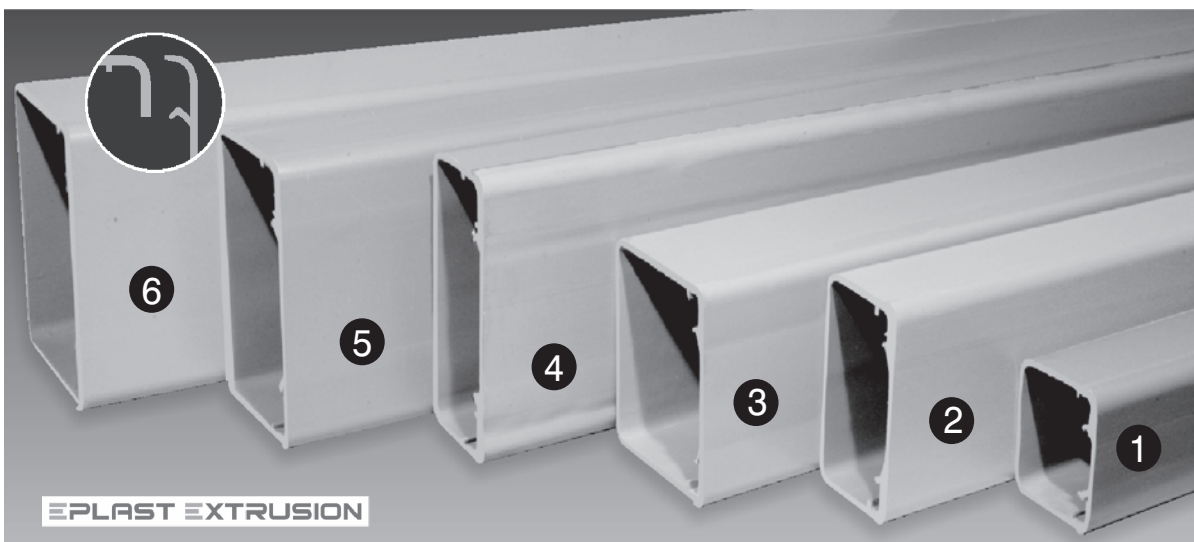

PVC TRUNKING - COMPACT MINI

Proudly Bidvest

CABSTRUT®

Standard Accessories

COMPACT MINI TRUNKING Colour - white. Installation is neat and easy with an affordable range of accessories.

Product Code	Size	Duct & Cover	Flat Angle	Internal Angle	External Angle	Tee Unit	Stop End
11. YT/1	16 x 16 x 3000mm	47.00	-	-	-	-	-
10. YT/1	16 x 16 x 2000mm	26.20	18.90	21.40	21.60	19.10	17.30
9. YT/2	25 x 16 x 3000mm	59.00	23.60	23.00	23.65	24.20	17.80
8. YT/2.5	25 x 25 x 3000mm	70.50	24.50	24.20	24.85	25.20	18.05
7. YT/3	40 x 16 x 3000mm	90.75	27.10	26.50	25.40	28.60	18.40
6. YT/4	40 x 25 x 3000mm	109.00	29.35	30.15	31.45	38.50	18.80
5. YT4	Loose Divider	32.00	-	-	-	-	-
4. YT/5	40 x 40 x 3000mm	128.50	35.85	32.95	33.95	37.40	18.50
3. NBT4	100 x 40 x 3000mm	328.00	103.00	103.00	103.00	175.00	22.75
2. NBT4	Loose Divider	59.00	-	-	-	-	-
1. NBT/5	100 x 50 x 3000mm	350.00	117.00	117.00	117.00	186.00	24.30

PVC TRUNKING - CABLE LINE

CABLE LINE TRUNKING Colour - Grey or White. Duct & Cover supplied together.

Product Code	Size	Grey Duct & Cover	White Duct & Cover	Grey End Cap	White End Cap	Grey Int/Ext Flat Angle	White Int/Ext Flat Angle	Grey Tee	White Tee
1. CLT/1	50 x 50 x 3000mm	285.00	295.00	22.75	21.85	92.00	92.00	161.00	161.00
2. CLT/2	75 x 50 x 3000mm	380.00	390.00	25.55	24.55	112.00	112.00	181.00	181.00
3. CLT/3	75 x 75 x 3000mm	425.00	435.00	28.80	27.65	118.00	118.00	188.00	188.00
4. CLT/4	100 x 50 x 3000mm	535.00	545.00	27.80	25.20	142.00	142.00	218.00	218.00
5. CLT/5	100 x 75 x 3000mm	620.00	650.00	34.60	33.40	157.00	157.00	233.00	233.00
6. CLT/6	100 x 100 x 3000mm	730.00	750.00	38.00	36.75	172.00	172.00	252.00	252.00