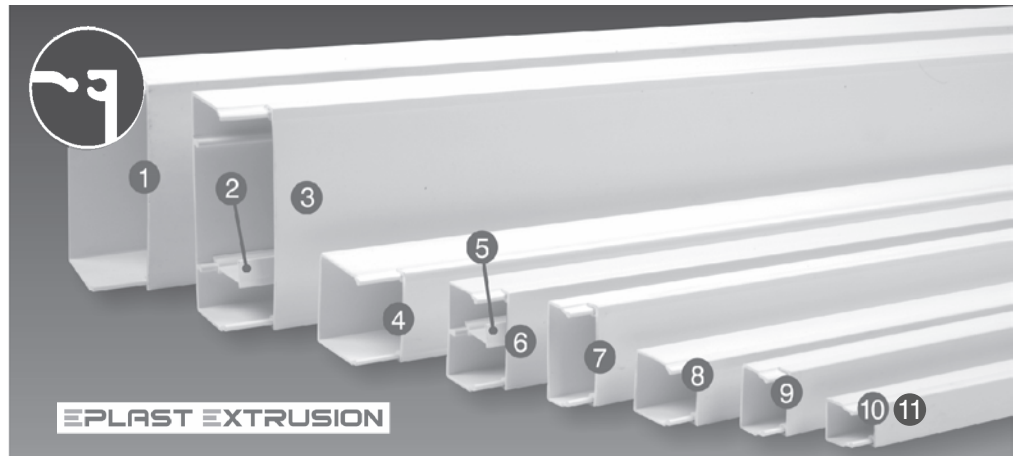

PVC TRUNKING - COMPACT MINI

Proudly Bidvest

CABSTRUT®

Standard Accessories

COMPACT MINI TRUNKING Colour - white. Installation is neat and easy with an affordable range of accessories.

Product Code	Size	Duct & Cover	Flat Angle	Internal Angle	External Angle	Tee Unit	Stop End
11. YT/1	16 x 16 x 3000mm	47.00	-	-	-	-	-
10. YT/1	16 x 16 x 2000mm	26.20	18.90	21.40	21.60	19.10	17.30
9. YT/2	25 x 16 x 3000mm	59.00	23.60	23.00	23.65	24.20	17.80
8. YT/2.5	25 x 25 x 3000mm	70.50	24.50	24.20	24.85	25.20	18.05
7. YT/3	40 x 16 x 3000mm	90.75	27.10	26.50	25.40	28.60	18.40
6. YT/4	40 x 25 x 3000mm	109.00	29.35	30.15	31.45	38.50	18.80
5. YT4	Loose Divider	32.00	-	-	-	-	-
4. YT/5	40 x 40 x 3000mm	128.50	35.85	32.95	33.95	37.40	18.50
3. NBT4	100 x 40 x 3000mm	328.00	103.00	103.00	103.00	175.00	22.75
2. NBT4	Loose Divider	59.00	-	-	-	-	-
1. NBT/5	100 x 50 x 3000mm	350.00	117.00	117.00	117.00	186.00	24.30

PVC TRUNKING - CABLE LINE

CABLE LINE TRUNKING Colour - Grey or White. Duct & Cover supplied together.

Product Code	Size	Grey Duct & Cover	White Duct & Cover	Grey End Cap	White End Cap	Grey Int/Ext Flat Angle	White Int/Ext Flat Angle	Grey Tee	White Tee
1. CLT/1	50 x 50 x 3000mm	285.00	295.00	22.75	21.85	92.00	92.00	161.00	161.00
2. CLT/2	75 x 50 x 3000mm	380.00	390.00	25.55	24.55	112.00	112.00	181.00	181.00
3. CLT/3	75 x 75 x 3000mm	425.00	435.00	28.80	27.65	118.00	118.00	188.00	188.00
4. CLT/4	100 x 50 x 3000mm	535.00	545.00	27.80	25.20	142.00	142.00	218.00	218.00
5. CLT/5	100 x 75 x 3000mm	620.00	650.00	34.60	33.40	157.00	157.00	233.00	233.00
6. CLT/6	100 x 100 x 3000mm	730.00	750.00	38.00	36.75	172.00	172.00	252.00	252.00