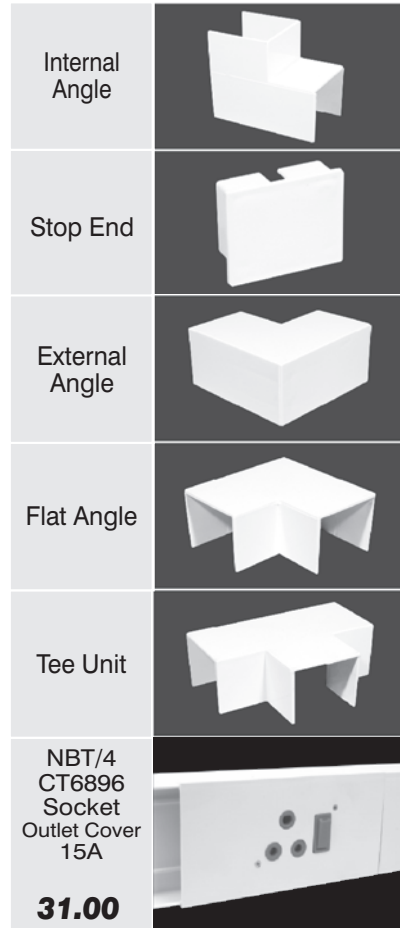

PVC TRUNKING - COMPACT MINI

Proudly Bidvest

CABSTRUT®

Standard Accessories

COMPACT MINI TRUNKING Colour - white. Installation is neat and easy with an affordable range of accessories.

Product Code	Size	Duct & Cover	Flat Angle	Internal Angle	External Angle	Tee Unit	Stop End
11. YT/1	16 x 16 x 3000mm	47.00	-	-	-	-	-
10. YT/1	16 x 16 x 2000mm	26.20	18.90	21.40	21.60	19.10	17.30
9. YT/2	25 x 16 x 3000mm	59.00	23.60	23.00	23.65	24.20	17.80
8. YT/2.5	25 x 25 x 3000mm	70.50	24.50	24.20	24.85	25.20	18.05
7. YT/3	40 x 16 x 3000mm	90.75	27.10	26.50	25.40	28.60	18.40
6. YT/4	40 x 25 x 3000mm	109.00	29.35	30.15	31.45	38.50	18.80
5. YT4	Loose Divider	32.00	-	-	-	-	-
4. YT/5	40 x 40 x 3000mm	128.50	35.85	32.95	33.95	37.40	18.50
3. NBT4	100 x 40 x 3000mm	328.00	103.00	103.00	103.00	175.00	22.75
2. NBT4	Loose Divider	59.00	-	-	-	-	-
1. NBT/5	100 x 50 x 3000mm	350.00	117.00	117.00	117.00	186.00	24.30

PVC TRUNKING - CABLE LINE

CABLE LINE TRUNKING Colour - Grey or White. Duct & Cover supplied together.

Product Code	Size	Grey Duct & Cover	White Duct & Cover	Grey End Cap	White End Cap	Grey Int/Ext Flat Angle	White Int/Ext Flat Angle	Grey Tee	White Tee
1. CLT/1	50 x 50 x 3000mm	285.00	295.00	22.75	21.85	92.00	92.00	161.00	161.00
2. CLT/2	75 x 50 x 3000mm	380.00	390.00	25.55	24.55	112.00	112.00	181.00	181.00
3. CLT/3	75 x 75 x 3000mm	425.00	435.00	28.80	27.65	118.00	118.00	188.00	188.00
4. CLT/4	100 x 50 x 3000mm	535.00	545.00	27.80	25.20	142.00	142.00	218.00	218.00
5. CLT/5	100 x 75 x 3000mm	620.00	650.00	34.60	33.40	157.00	157.00	233.00	233.00
6. CLT/6	100 x 100 x 3000mm	730.00	750.00	38.00	36.75	172.00	172.00	252.00	252.00