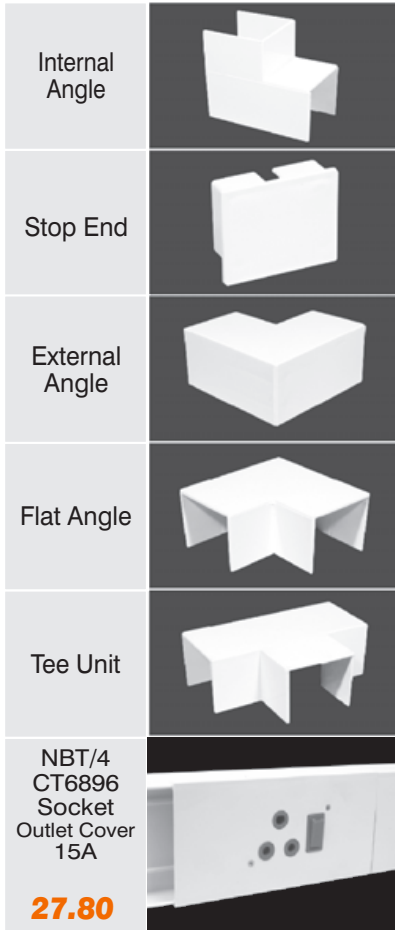

PVC TRUNKING - COMPACT MINI

Proudly Bidvest

Standard Accessories

COMPACT MINI TRUNKING Colour - white. Installation is neat and easy with an affordable range of accessories.

| Product Code | Size | Duct & Cover | Flat Angle | Internal Angle | External Angle | Tee Unit | Stop End |
|--------------|-------------------|---------------|---------------|----------------|----------------|---------------|--------------|
| 10. YT/1 | 16 x 16 x 2000mm | 24.60 | 16.85 | 19.10 | 19.30 | 17.00 | 15.40 |
| 9. YT/2 | 25 x 16 x 3000mm | 55.60 | 21.10 | 20.50 | 21.10 | 21.60 | 15.90 |
| 8. YT/2.5 | 25 x 25 x 3000mm | 66.30 | 21.90 | 21.60 | 22.20 | 22.50 | 16.10 |
| 7. YT/3 | 40 x 16 x 3000mm | 85.60 | 24.20 | 23.70 | 22.70 | 25.50 | 16.40 |
| 6. YT/4 | 40 x 25 x 3000mm | 102.70 | 26.20 | 26.90 | 28.10 | 27.20 | 16.80 |
| 5. YT4 | Loose Divider | 30.00 | - | - | - | - | - |
| 4. YT/5 | 40 x 40 x 3000mm | 120.90 | 32.00 | 29.40 | 30.30 | 33.40 | 16.50 |
| 3. NBT4 | 100 x 40 x 3000mm | 310.00 | 91.80 | 91.80 | 91.80 | 156.20 | 20.30 |
| 2. NBT4 | Loose Divider | 20.00 | - | - | - | - | - |
| 1. NBT/5 | 100 x 50 x 3000mm | 330.00 | 104.20 | 104.20 | 104.20 | 166.40 | 21.70 |