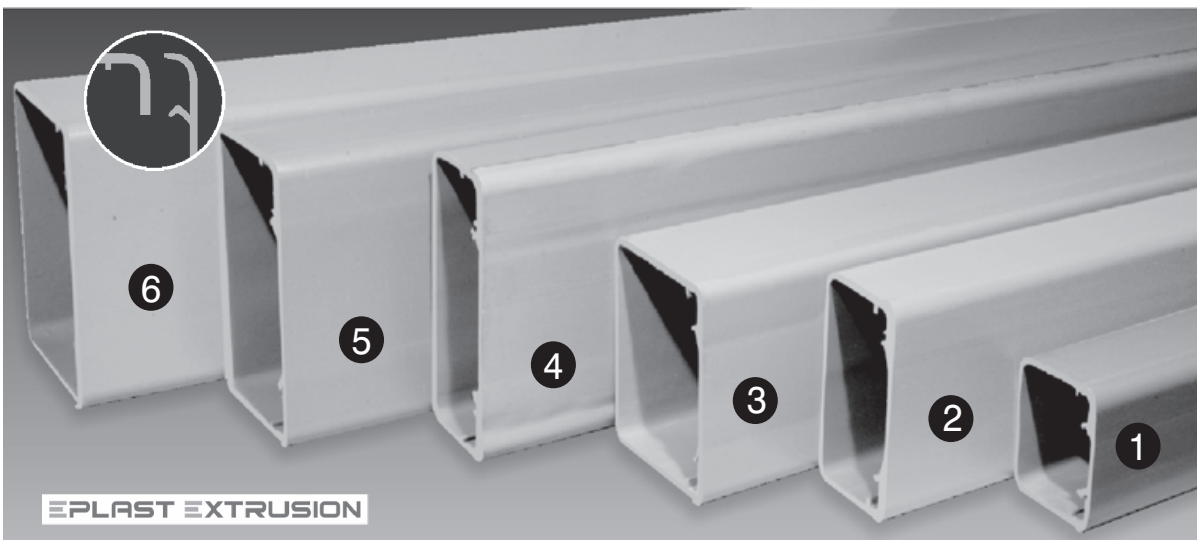

PVC TRUNKING - CABLE LINE

CABLE LINE TRUNKING Colour - Grey or White. Duct & Cover supplied together.

Product Code	Size	Grey Duct & Cover	White Duct & Cover	Grey End Cap	White End Cap	Grey Int/Ext Flat Angle	White Int/Ext Flat Angle	Grey Tee	White Tee
1. CLT/1	50 x 50 x 3000mm	271.00	278.00	20.30	19.50	82.20	82.90	144.10	144.90
2. CLT/2	75 x 50 x 3000mm	362.00	370.00	22.80	21.90	100.20	101.00	161.80	163.00
3. CLT/3	75 x 75 x 3000mm	403.00	413.00	25.70	24.70	105.40	106.70	167.70	169.10
4. CLT/4	100 x 50 x 3000mm	505.00	517.00	24.80	22.50	127.30	128.90	194.30	196.40
5. CLT/5	100 x 75 x 3000mm	586.00	614.00	30.90	29.80	140.50	142.90	207.80	212.50
6. CLT/6	100 x 100 x 3000mm	691.00	708.00	33.90	32.80	153.90	156.10	225.30	228.10