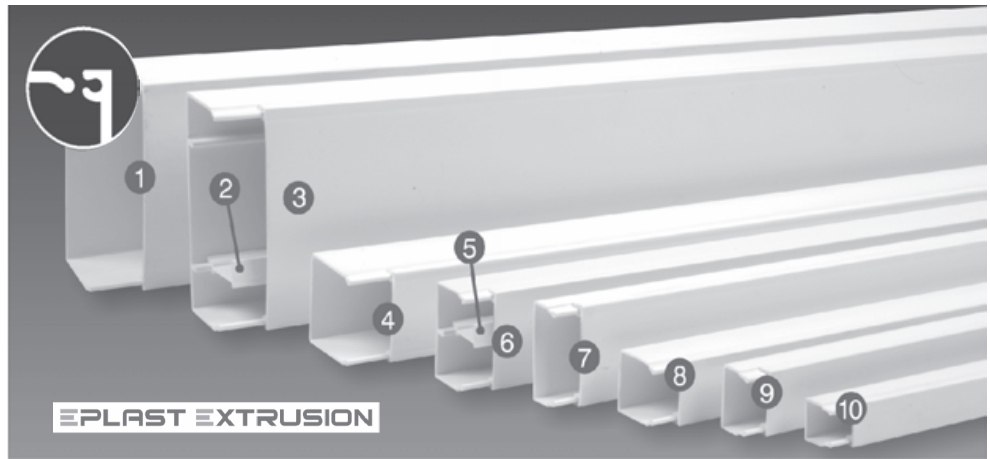

PVC TRUNKING - COMPACT MINI

Proudly Bidvest

Standard Accessories

COMPACT MINI TRUNKING Colour - white. Installation is neat and easy with an affordable range of accessories.

| Product Code | Size | Duct & Cover | Flat Angle | Internal Angle | External Angle | Tee Unit | Stop End |
|--------------|-------------------|---------------|---------------|----------------|----------------|---------------|--------------|
| 10. YT/1 | 16 x 16 x 2000mm | 24.60 | 16.85 | 19.10 | 19.30 | 17.00 | 15.40 |
| 9. YT/2 | 25 x 16 x 3000mm | 55.60 | 21.10 | 20.50 | 21.10 | 21.60 | 15.90 |
| 8. YT/2.5 | 25 x 25 x 3000mm | 66.30 | 21.90 | 21.60 | 22.20 | 22.50 | 16.10 |
| 7. YT/3 | 40 x 16 x 3000mm | 85.60 | 24.20 | 23.70 | 22.70 | 25.50 | 16.40 |
| 6. YT/4 | 40 x 25 x 3000mm | 102.70 | 26.20 | 26.90 | 28.10 | 27.20 | 16.80 |
| 5. YT4 | Loose Divider | 30.00 | - | - | - | - | - |
| 4. YT/5 | 40 x 40 x 3000mm | 120.90 | 32.00 | 29.40 | 30.30 | 33.40 | 16.50 |
| 3. NBT4 | 100 x 40 x 3000mm | 310.00 | 91.80 | 91.80 | 91.80 | 156.20 | 20.30 |
| 2. NBT4 | Loose Divider | 20.00 | - | - | - | - | - |
| 1. NBT/5 | 100 x 50 x 3000mm | 330.00 | 104.20 | 104.20 | 104.20 | 166.40 | 21.70 |